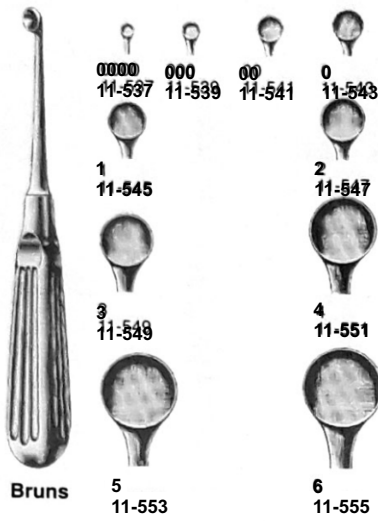

Partsch

Alexander

| Chisel | Width | Gouge |
|--------|-------|--------|
| 18cm | mm | 18cm |
| 11-199 | 4 | 11-211 |
| 11-201 | 6 | 11-213 |
| 11-203 | 8 | 11-215 |
| 11-205 | 10 | 11-217 |
| 11-207 | 12 | 11-219 |
| 11-209 | 14 | 11-221 |

Alexander

20cm mm
11-223 10
11-225 15
11-227 20
11-229 25
Stille

20cm
11-231
11-233
11-235
11-237
Stille

20cm
11-239
11-241
11-235
11-237
Stille

Lambotte
21cm
11-633

Adson
17cm

11-635

11-637

11-639

11-641

Langenbeck
20cm
11-643

Langenbeck
20cm
11-645

Yankauer
18cm
11-647

Mass.Gen.Hosp
15cm
11-649

Williger
17cm
11-651

Williger
16cm
11-653