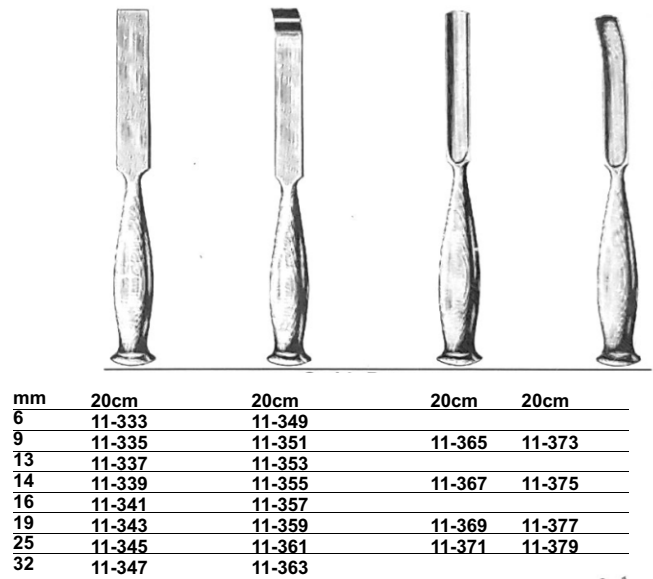

Partsch

Alexander

| Chisel | Width | Gouge |
|--------|-------|--------|
| 18cm | mm | 18cm |
| 11-199 | 4 | 11-211 |
| 11-201 | 6 | 11-213 |
| 11-203 | 8 | 11-215 |
| 11-205 | 10 | 11-217 |
| 11-207 | 12 | 11-219 |
| 11-209 | 14 | 11-221 |

Alexander

20cm mm
11-223 10
11-225 15
11-227 20
11-229 25
Stille

20cm
11-231
11-233
11-235
11-237
Stille

20cm
11-239
11-241
11-235
11-237
Stille

Lambotte
21cm
11-633

Adson
17cm

11-635

11-637

11-639

11-641

Langenbeck
20cm
11-643

Langenbeck
20cm
11-645

Yankauer
18cm
11-647

Mass.Gen.Hosp
15cm
11-649

Williger
17cm
11-651

Williger
16cm
11-653