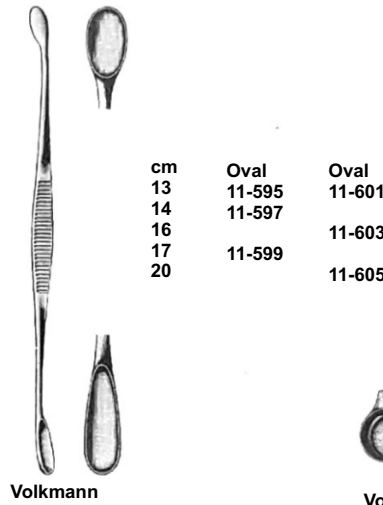

Partsch

Alexander

| Chisel | Width | Gouge |
|--------|-------|--------|
| 18cm | mm | 18cm |
| 11-199 | 4 | 11-211 |
| 11-201 | 6 | 11-213 |
| 11-203 | 8 | 11-215 |
| 11-205 | 10 | 11-217 |
| 11-207 | 12 | 11-219 |
| 11-209 | 14 | 11-221 |

Alexander

20cm mm
11-223 10
11-225 15
11-227 20
11-229 25
Stille

20cm
11-231
11-233
11-235
11-237
Stille

20cm
11-239
11-241
11-235
11-237
Stille

Lambotte
21cm
11-633

Adson
17cm

11-635

11-637

11-639

11-641

Langenbeck
20cm
11-643

Langenbeck
20cm
11-645

Yankauer
18cm
11-647

Mass.Gen.Hosp
15cm
11-649

Williger
17cm
11-651

Williger
16cm
11-653