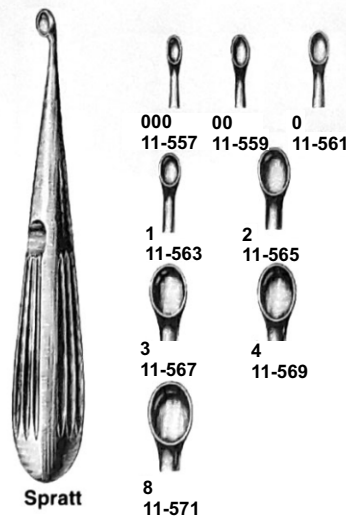

Buckley
16cm

2mm 11-093 3mm 11-095 4mm 11-097
2mm 11-099 3mm 11-101 4mm 11-103

13.5cm

13.5cm

13.5cm

| mm | | | |
|----|--------|--------|--------|
| 8 | 11-105 | 11-115 | 11-125 |
| 10 | 11-107 | 11-117 | 11-127 |
| 12 | 11-109 | 11-119 | 11-129 |
| 14 | 11-111 | 11-121 | 11-131 |
| 16 | 11-113 | 11-123 | 11-133 |

Partsch

Alexander

| Chisel | Width | Gouge |
|--------|-------|--------|
| 18cm | mm | 18cm |
| 11-199 | 4 | 11-211 |
| 11-201 | 6 | 11-213 |
| 11-203 | 8 | 11-215 |
| 11-205 | 10 | 11-217 |
| 11-207 | 12 | 11-219 |
| 11-209 | 14 | 11-221 |

Alexander

20cm mm
11-223 10
11-225 15
11-227 20
11-229 25
Stille

20cm
11-231
11-233
11-235
11-237
Stille

20cm
11-239
11-241
11-235
11-237
Stille

Lambotte
21cm
11-633

Adson
17cm

11-635

11-637

11-639

11-641

Langenbeck
20cm
11-643

Langenbeck
20cm
11-645

Yankauer
18cm
11-647

Mass.Gen.Hosp
15cm
11-649

Williger
17cm
11-651

Williger
16cm
11-653