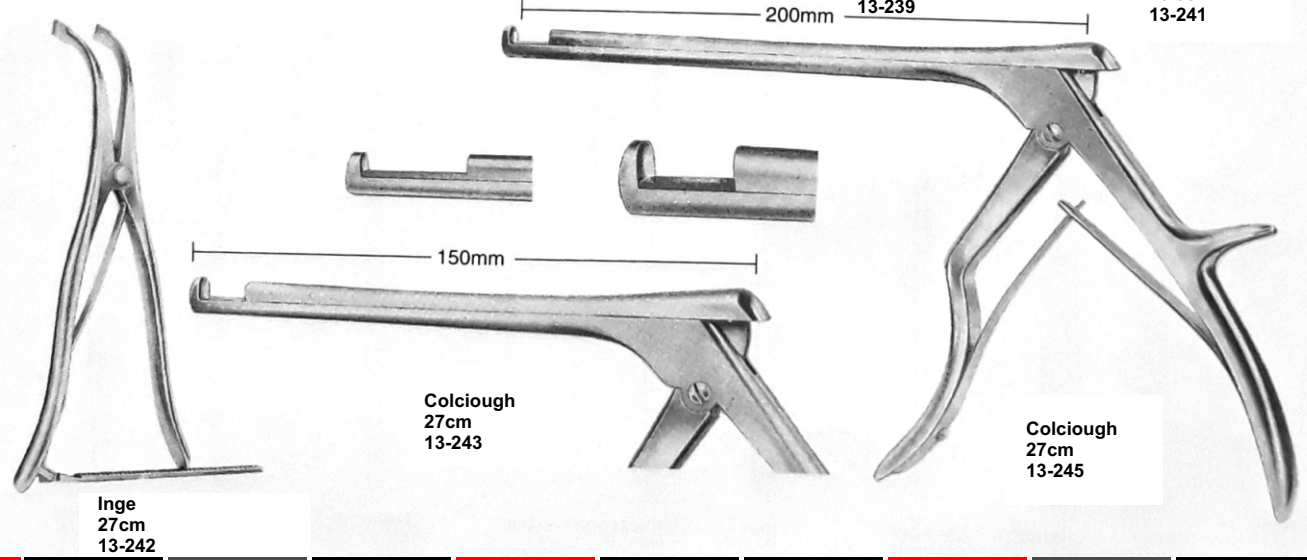

Crutchfield
13-031

McKenzie
15cm 13-033
19cm 13-035

McKenzie
15cm 13-037
19cm 13-039

Smithwick
23cm 13-041
26cm 13-043

Sweet
23cm 13-045
26cm 13-047

Olivecrona-Toennis
13-049

Colclough
200mm

Length of Shaft	150mm	200mm	150mm	200mm
width of bite	3mm	3mm	5mm	5mm
	13-247	13-249	13-251	13-253

Colclough
150mm

Colclough(Richter)
150mm

Colclough(Richter)
200mm

Length of shaft	150mm	200mm	150mm	200mm
width of bite	3mm	3mm	5mm	5mm
	13-255	13-257	13-259	13-261

Width of bite	
2mm	13-262
3mm	13-265
5mm	13-267

Width of bite	
2mm	13-269
3mm	13-271
5mm	13-273

Width of bite	
2mm	13-275
3mm	13-277
5mm	13-279

Ferris-Smith-Kerrison
180mm

Spurling-Love
19.5cm
115mm
13-281

Oldberg
25cm
180mm
13-283

Gruenwald
25cm
180mm
13-285