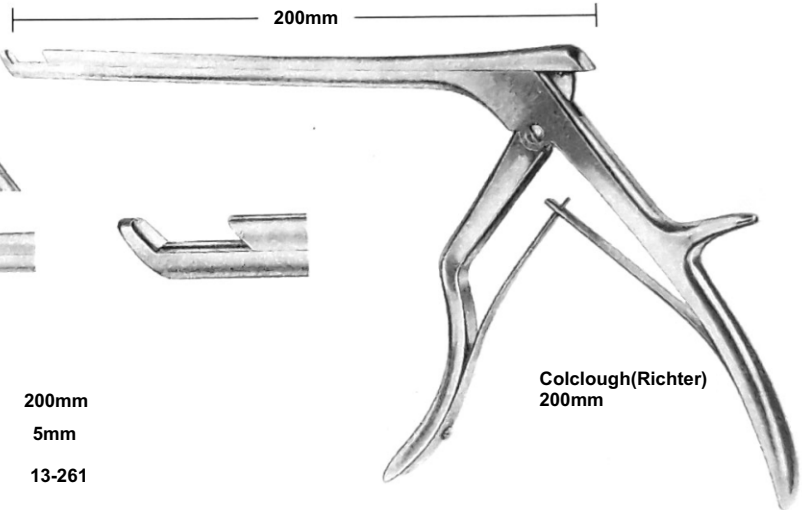

Crutchfield
13-031

McKenzie
15cm 13-033
19cm 13-035

McKenzie
15cm 13-037
19cm 13-039

Smithwick
23cm 13-041
26cm 13-043

Sweet
23cm 13-045
26cm 13-047

Olivecrona-Toennis
13-049

Colclough
200mm

Length of Shaft	150mm	200mm	150mm	200mm
width of bite	3mm	3mm	5mm	5mm
	13-247	13-249	13-251	13-253

Colclough
150mm

Colclough(Richter)
150mm

Colclough(Richter)
200mm

Length of shaft	150mm	200mm	150mm	200mm
width of bite	3mm	3mm	5mm	5mm
	13-255	13-257	13-259	13-261

Width of bite	
2mm	13-262
3mm	13-265
5mm	13-267

Width of bite	
2mm	13-269
3mm	13-271
5mm	13-273

Width of bite	
2mm	13-275
3mm	13-277
5mm	13-279

Ferris-Smith-Kerrison
180mm

Spurling-Love
19.5cm
115mm
13-281

Oldberg
25cm
180mm
13-283

Gruenwald
25cm
180mm
13-285