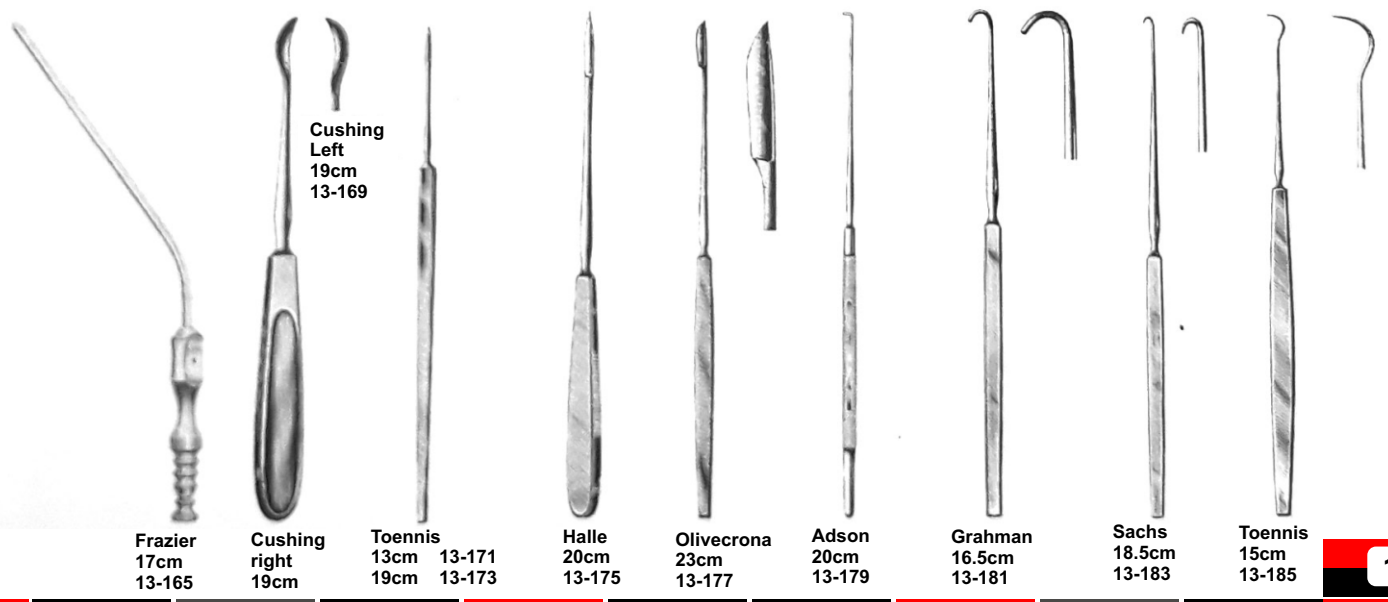

Crutchfield
13-031

McKenzie
15cm 13-033
19cm 13-035

McKenzie
15cm 13-037
19cm 13-039

Smithwick
23cm 13-041
26cm 13-043

Sweet
23cm 13-045
26cm 13-047

Olivecrona-Toennis
13-049

Colclough
200mm

Length of Shaft	150mm	200mm	150mm	200mm
width of bite	3mm	3mm	5mm	5mm
	13-247	13-249	13-251	13-253

Colclough
150mm

Colclough(Richter)
150mm

Colclough(Richter)
200mm

Length of shaft	150mm	200mm	150mm	200mm
width of bite	3mm	3mm	5mm	5mm
	13-255	13-257	13-259	13-261

Width of bite	
2mm	13-262
3mm	13-265
5mm	13-267

Width of bite	
2mm	13-269
3mm	13-271
5mm	13-273

Width of bite	
2mm	13-275
3mm	13-277
5mm	13-279

Ferris-Smith-Kerrison
180mm

Spurling-Love
19.5cm
115mm
13-281

Oldberg
25cm
180mm
13-283

Gruenwald
25cm
180mm
13-285