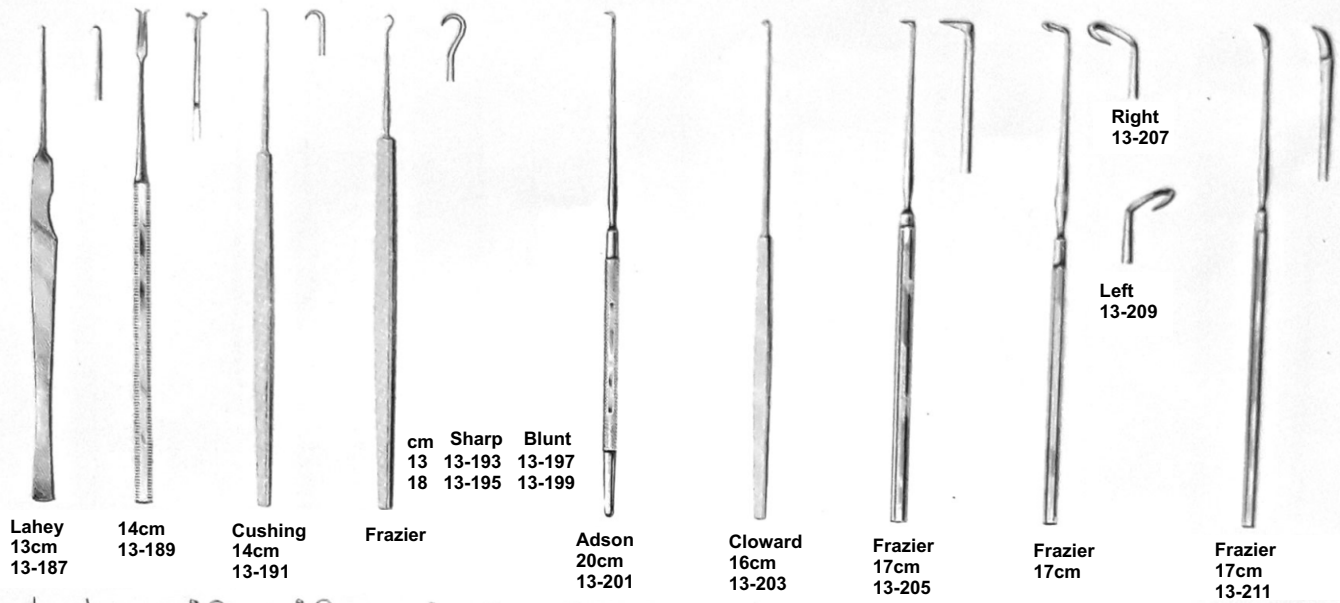

Crutchfield
13-031

McKenzie
15cm 13-033
19cm 13-035

McKenzie
15cm 13-037
19cm 13-039

Smithwick
23cm 13-041
26cm 13-043

Sweet
23cm 13-045
26cm 13-047

Olivecrona-Toennis
13-049

Colclough
200mm

Length of Shaft	150mm	200mm	150mm	200mm
width of bite	3mm	3mm	5mm	5mm
	13-247	13-249	13-251	13-253

Colclough
150mm

Colclough(Richter)
150mm

Colclough(Richter)
200mm

Length of shaft	150mm	200mm	150mm	200mm
width of bite	3mm	3mm	5mm	5mm
	13-255	13-257	13-259	13-261

Width of bite	
2mm	13-262
3mm	13-265
5mm	13-267

Width of bite	
2mm	13-269
3mm	13-271
5mm	13-273

Width of bite	
2mm	13-275
3mm	13-277
5mm	13-279

Ferris-Smith-Kerrison
180mm

Spurling-Love
19.5cm
115mm
13-281

Oldberg
25cm
180mm
13-283

Gruenwald
25cm
180mm
13-285