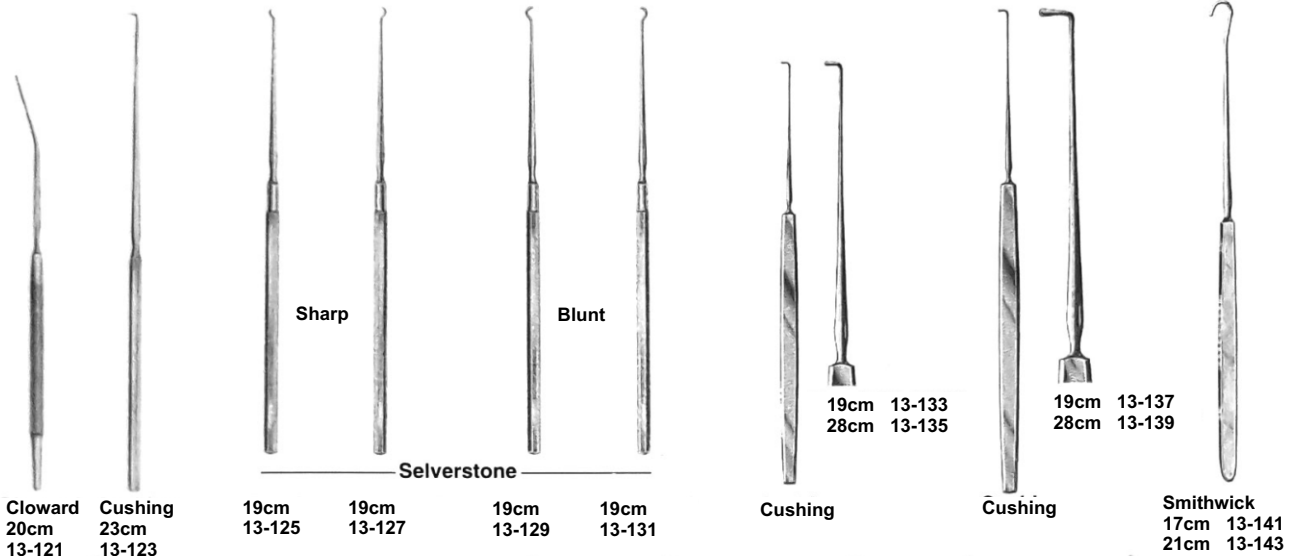

Crutchfield
13-031

McKenzie
15cm 13-033
19cm 13-035

McKenzie
15cm 13-037
19cm 13-039

Smithwick
23cm 13-041
26cm 13-043

Sweet
23cm 13-045
26cm 13-047

Olivecrona-Toennis
13-049

Colclough
200mm

Length of Shaft	150mm	200mm	150mm	200mm
width of bite	3mm	3mm	5mm	5mm
	13-247	13-249	13-251	13-253

Colclough
150mm

Colclough(Richter)
150mm

Colclough(Richter)
200mm

Length of shaft	150mm	200mm	150mm	200mm
width of bite	3mm	3mm	5mm	5mm
	13-255	13-257	13-259	13-261

Width of bite	
2mm	13-262
3mm	13-265
5mm	13-267

Width of bite	
2mm	13-269
3mm	13-271
5mm	13-273

Width of bite	
2mm	13-275
3mm	13-277
5mm	13-279

Ferris-Smith-Kerrison
180mm

Spurling-Love
19.5cm
115mm
13-281

Oldberg
25cm
180mm
13-283

Gruenwald
25cm
180mm
13-285