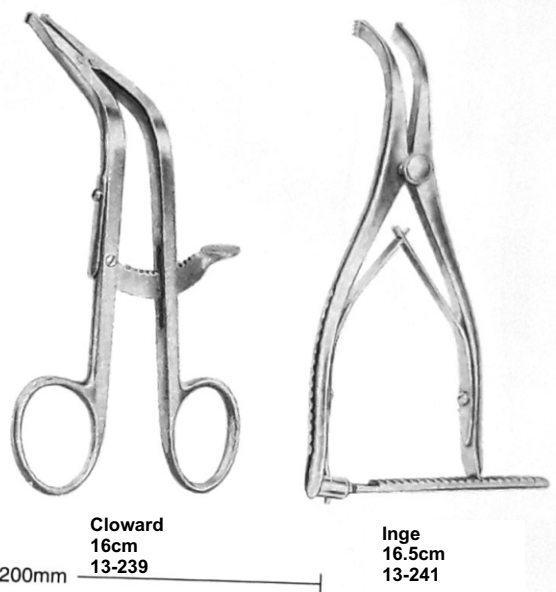

Crutchfield
13-031

McKenzie
15cm 13-033
19cm 13-035

McKenzie
15cm 13-037
19cm 13-039

Smithwick
23cm 13-041
26cm 13-043

Sweet
23cm 13-045
26cm 13-047

Olivecrona-Toennis
13-049

Colclough
200mm

Length of Shaft	150mm	200mm	150mm	200mm
width of bite	3mm	3mm	5mm	5mm
	13-247	13-249	13-251	13-253

Colclough
150mm

Colclough(Richter)
150mm

Colclough(Richter)
200mm

Length of shaft	150mm	200mm	150mm	200mm
width of bite	3mm	3mm	5mm	5mm
	13-255	13-257	13-259	13-261

Width of bite	
2mm	13-262
3mm	13-265
5mm	13-267

Width of bite	
2mm	13-269
3mm	13-271
5mm	13-273

Width of bite	
2mm	13-275
3mm	13-277
5mm	13-279

Ferris-Smith-Kerrison
180mm

Spurling-Love
19.5cm
115mm
13-281

Oldberg
25cm
180mm
13-283

Gruenwald
25cm
180mm
13-285