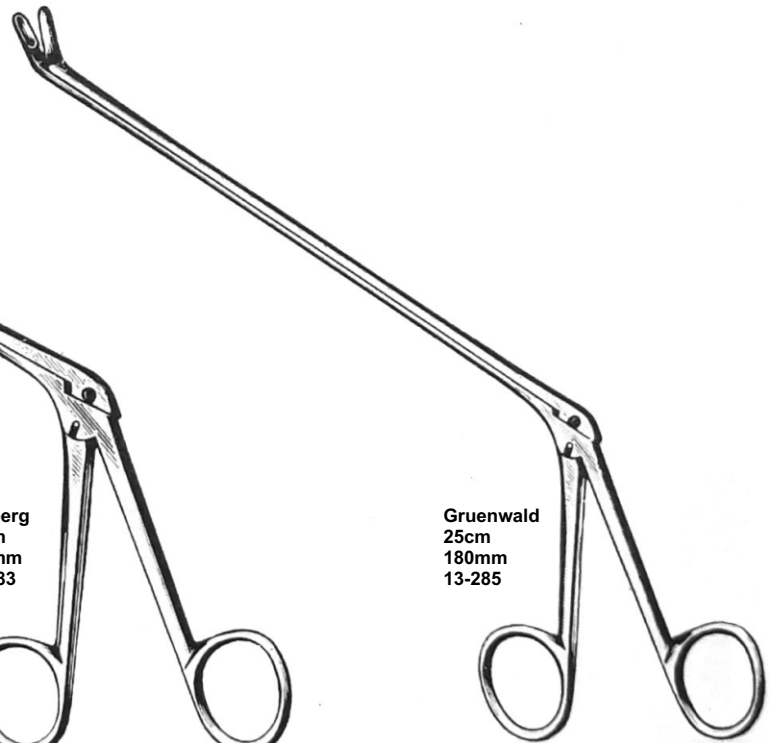

Dehigren
20cm
13-001

De Vilbiss
21cm
13-003

Olivexrona
cm
30 13-005
40 13-007
50 13-009
60 13-011
70 13-013

13-015

Passow
12cm

Martel
33cm
13-017

Crutchfield
13-025

13-027

Crutchfield
13-031

McKenzie
15cm 13-033
19cm 13-035

McKenzie
15cm 13-037
19cm 13-039

Smithwick
23cm 13-041
26cm 13-043

Sweet
23cm 13-045
26cm 13-047

Olivecrona-Toennis
13-049

Colclough
200mm

Length of Shaft	150mm	200mm	150mm	200mm
width of bite	3mm	3mm	5mm	5mm
	13-247	13-249	13-251	13-253

Colclough
150mm

Colclough(Richter)
150mm

Colclough(Richter)
200mm

Length of shaft	150mm	200mm	150mm	200mm
width of bite	3mm	3mm	5mm	5mm
	13-255	13-257	13-259	13-261

Width of bite	
2mm	13-262
3mm	13-265
5mm	13-267

Width of bite	
2mm	13-269
3mm	13-271
5mm	13-273

Width of bite	
2mm	13-275
3mm	13-277
5mm	13-279

Ferris-Smith-Kerrison
180mm

Spurling-Love
19.5cm
115mm
13-281

Oldberg
25cm
180mm
13-283

Gruenwald
25cm
180mm
13-285