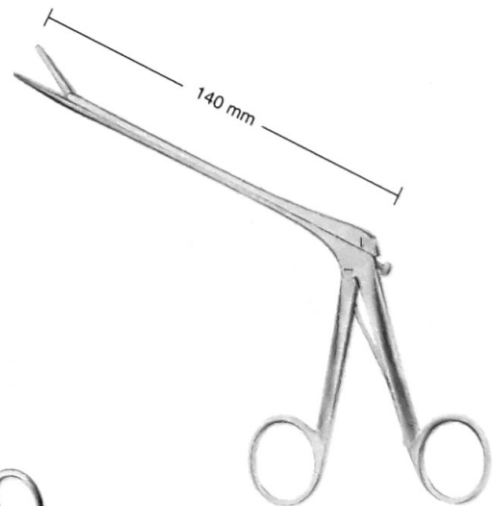

Crutchfield
13-031

McKenzie
15cm 13-033
19cm 13-035

McKenzie
15cm 13-037
19cm 13-039

Smithwick
23cm 13-041
26cm 13-043

Sweet
23cm 13-045
26cm 13-047

Olivecrona-Toennis
13-049

Colclough
200mm

Length of Shaft	150mm	200mm	150mm	200mm
width of bite	3mm	3mm	5mm	5mm
	13-247	13-249	13-251	13-253

Colclough
150mm

Colclough(Richter)
150mm

Colclough(Richter)
200mm

Length of shaft	150mm	200mm	150mm	200mm
width of bite	3mm	3mm	5mm	5mm
	13-255	13-257	13-259	13-261

Width of bite	
2mm	13-262
3mm	13-265
5mm	13-267

Width of bite	
2mm	13-269
3mm	13-271
5mm	13-273

Width of bite	
2mm	13-275
3mm	13-277
5mm	13-279

Ferris-Smith-Kerrison
180mm

Spurling-Love
19.5cm
115mm
13-281

Oldberg
25cm
180mm
13-283

Gruenwald
25cm
180mm
13-285