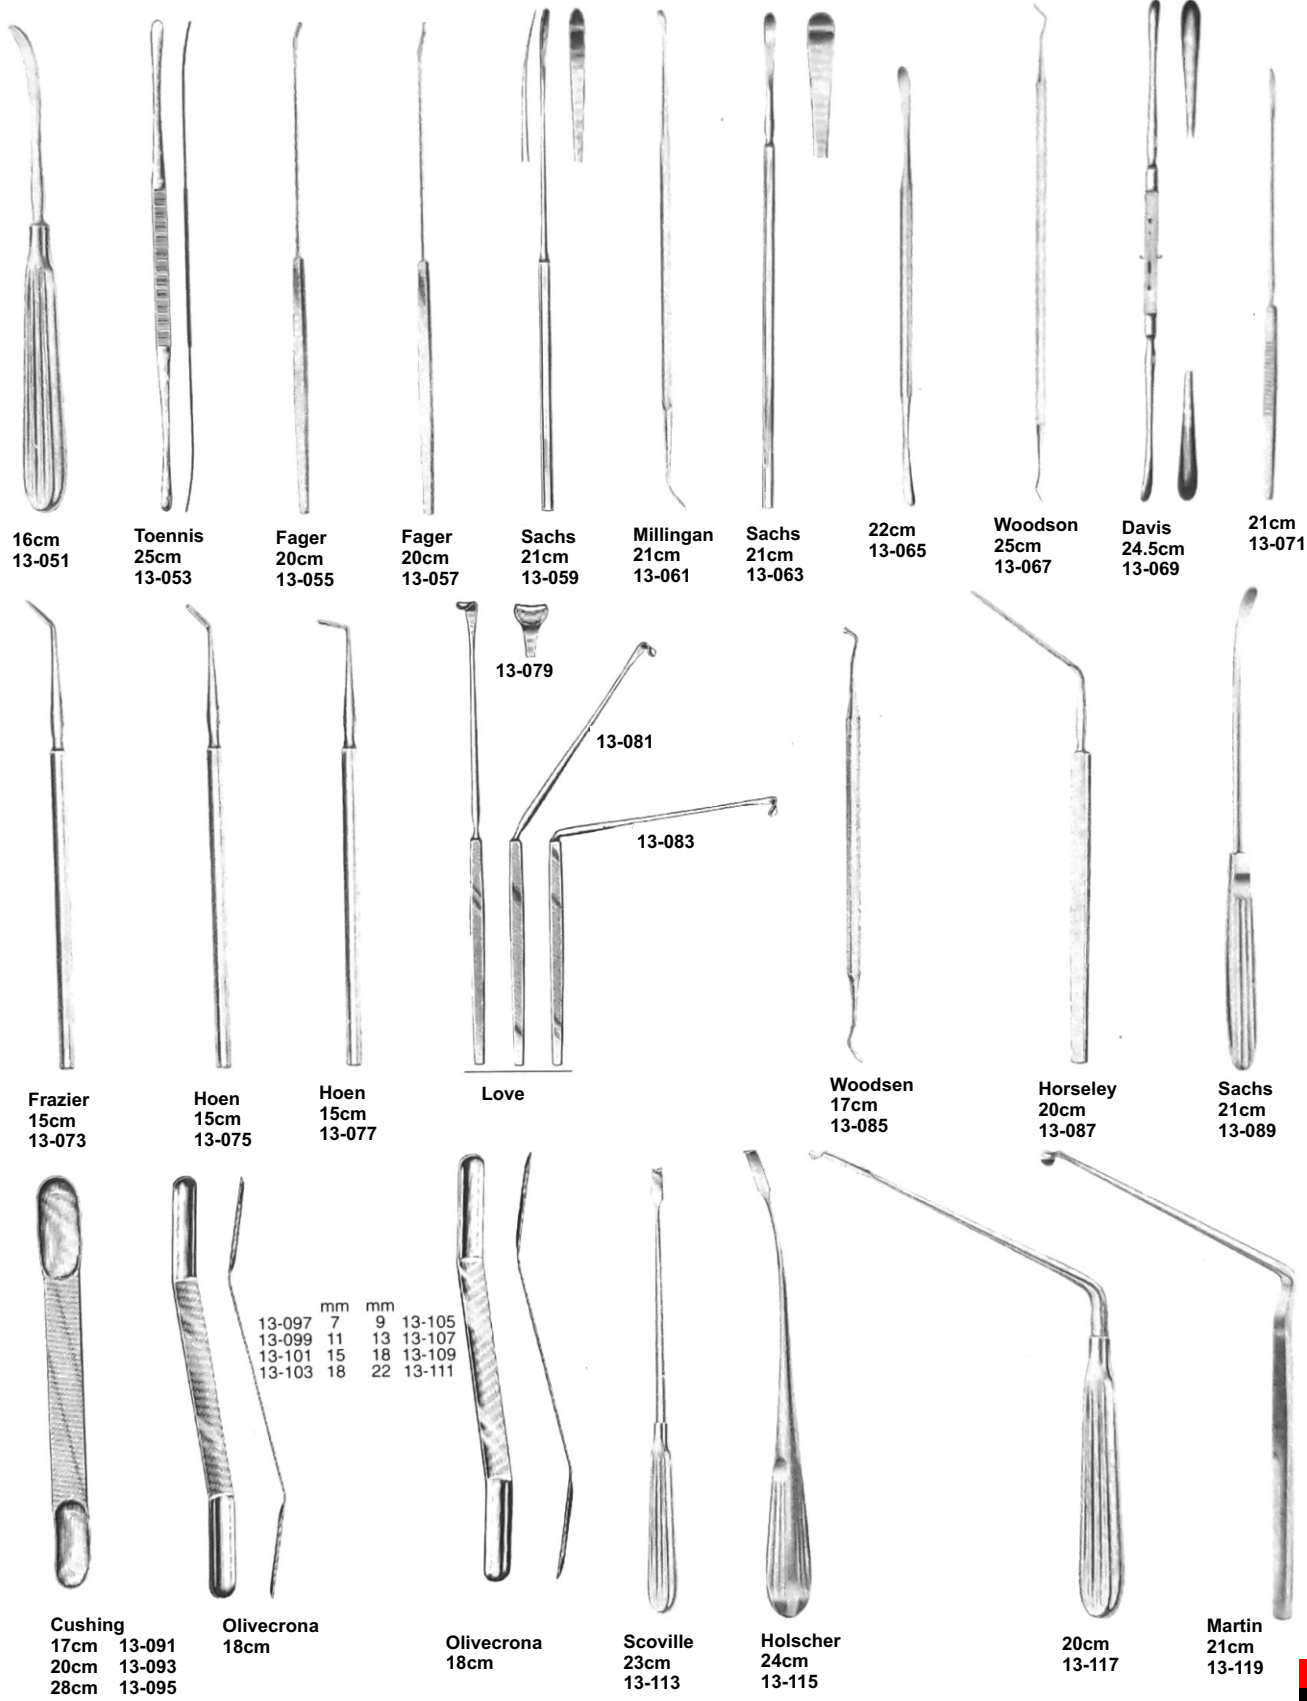

Dehigren
20cm
13-001

De Vilbiss
21cm
13-003

Olivexrona
cm
30 13-005
40 13-007
50 13-009
60 13-011
70 13-013

13-015

Passow
12cm

Martel
33cm
13-017

Crutchfield
13-025

13-027

Crutchfield
13-031

McKenzie
15cm 13-033
19cm 13-035

McKenzie
15cm 13-037
19cm 13-039

Smithwick
23cm 13-041
26cm 13-043

Sweet
23cm 13-045
26cm 13-047

Olivecrona-Toennis
13-049

Colclough
200mm

Length of Shaft	150mm	200mm	150mm	200mm
width of bite	3mm	3mm	5mm	5mm
	13-247	13-249	13-251	13-253

Colclough
150mm

Colclough(Richter)
150mm

Colclough(Richter)
200mm

Length of shaft	150mm	200mm	150mm	200mm
width of bite	3mm	3mm	5mm	5mm
	13-255	13-257	13-259	13-261

Width of bite	
2mm	13-262
3mm	13-265
5mm	13-267

Width of bite	
2mm	13-269
3mm	13-271
5mm	13-273

Width of bite	
2mm	13-275
3mm	13-277
5mm	13-279

Ferris-Smith-Kerrison
180mm

Spurling-Love
19.5cm
115mm
13-281

Oldberg
25cm
180mm
13-283

Gruenwald
25cm
180mm
13-285