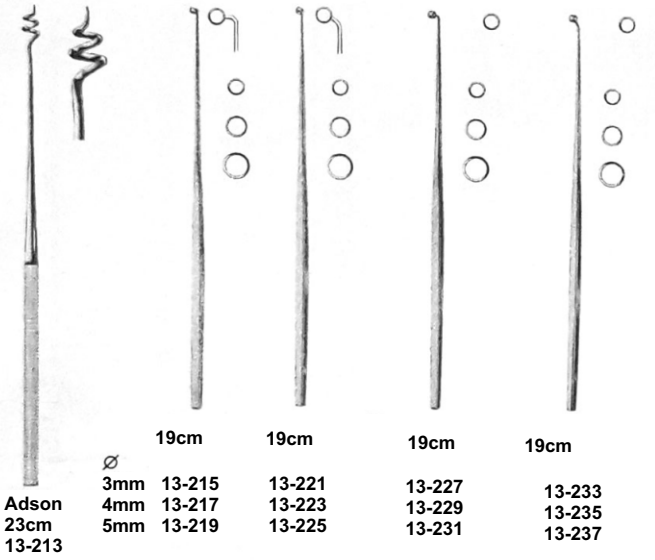

Dehigren
20cm
13-001

De Vilbiss
21cm
13-003

Olivexrona
cm
30 13-005
40 13-007
50 13-009
60 13-011
70 13-013

13-015

Passow
12cm

Martel
33cm
13-017

Crutchfield
13-025

13-027

Crutchfield
13-031

McKenzie
15cm 13-033
19cm 13-035

McKenzie
15cm 13-037
19cm 13-039

Smithwick
23cm 13-041
26cm 13-043

Sweet
23cm 13-045
26cm 13-047

Olivecrona-Toennis
13-049

Colclough
200mm

Length of Shaft	150mm	200mm	150mm	200mm
width of bite	3mm	3mm	5mm	5mm
	13-247	13-249	13-251	13-253

Colclough
150mm

Colclough(Richter)
150mm

Colclough(Richter)
200mm

Length of shaft	150mm	200mm	150mm	200mm
width of bite	3mm	3mm	5mm	5mm
	13-255	13-257	13-259	13-261

Width of bite	
2mm	13-262
3mm	13-265
5mm	13-267

Width of bite	
2mm	13-269
3mm	13-271
5mm	13-273

Width of bite	
2mm	13-275
3mm	13-277
5mm	13-279

Ferris-Smith-Kerrison
180mm

Spurling-Love
19.5cm
115mm
13-281

Oldberg
25cm
180mm
13-283

Gruenwald
25cm
180mm
13-285