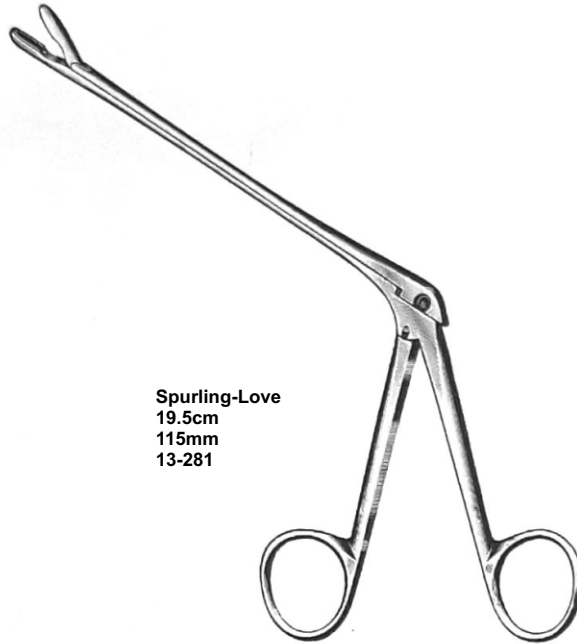

Crutchfield
13-031

McKenzie
15cm 13-033
19cm 13-035

McKenzie
15cm 13-037
19cm 13-039

Smithwick
23cm 13-041
26cm 13-043

Sweet
23cm 13-045
26cm 13-047

Olivecrona-Toennis
13-049

Colclough
200mm

Length of Shaft	150mm	200mm	150mm	200mm
width of bite	3mm	3mm	5mm	5mm
	13-247	13-249	13-251	13-253

Colclough
150mm

Colclough(Richter)
150mm

Colclough(Richter)
200mm

Length of shaft	150mm	200mm	150mm	200mm
width of bite	3mm	3mm	5mm	5mm
	13-255	13-257	13-259	13-261

Width of bite	
2mm	13-262
3mm	13-265
5mm	13-267

Width of bite	
2mm	13-269
3mm	13-271
5mm	13-273

Width of bite	
2mm	13-275
3mm	13-277
5mm	13-279

Ferris-Smith-Kerrison
180mm

Spurling-Love
19.5cm
115mm
13-281

Oldberg
25cm
180mm
13-283

Gruenwald
25cm
180mm
13-285