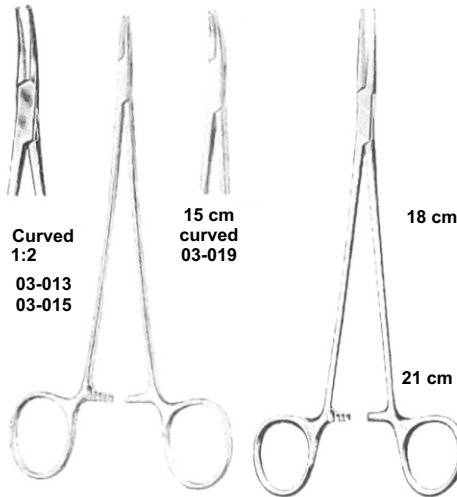

**Halsted-Mosquito
Straight**
12.5 cm 03-001
14 cm 03-003

Curved
03-005
03-007

**Straight
1:2**
03-009
03-011

**Curved
1:2**
03-013
03-015

**15 cm
curved**
03-019

**15 cm
Straight**
03-017

Halsted-Mosquito

18 cm