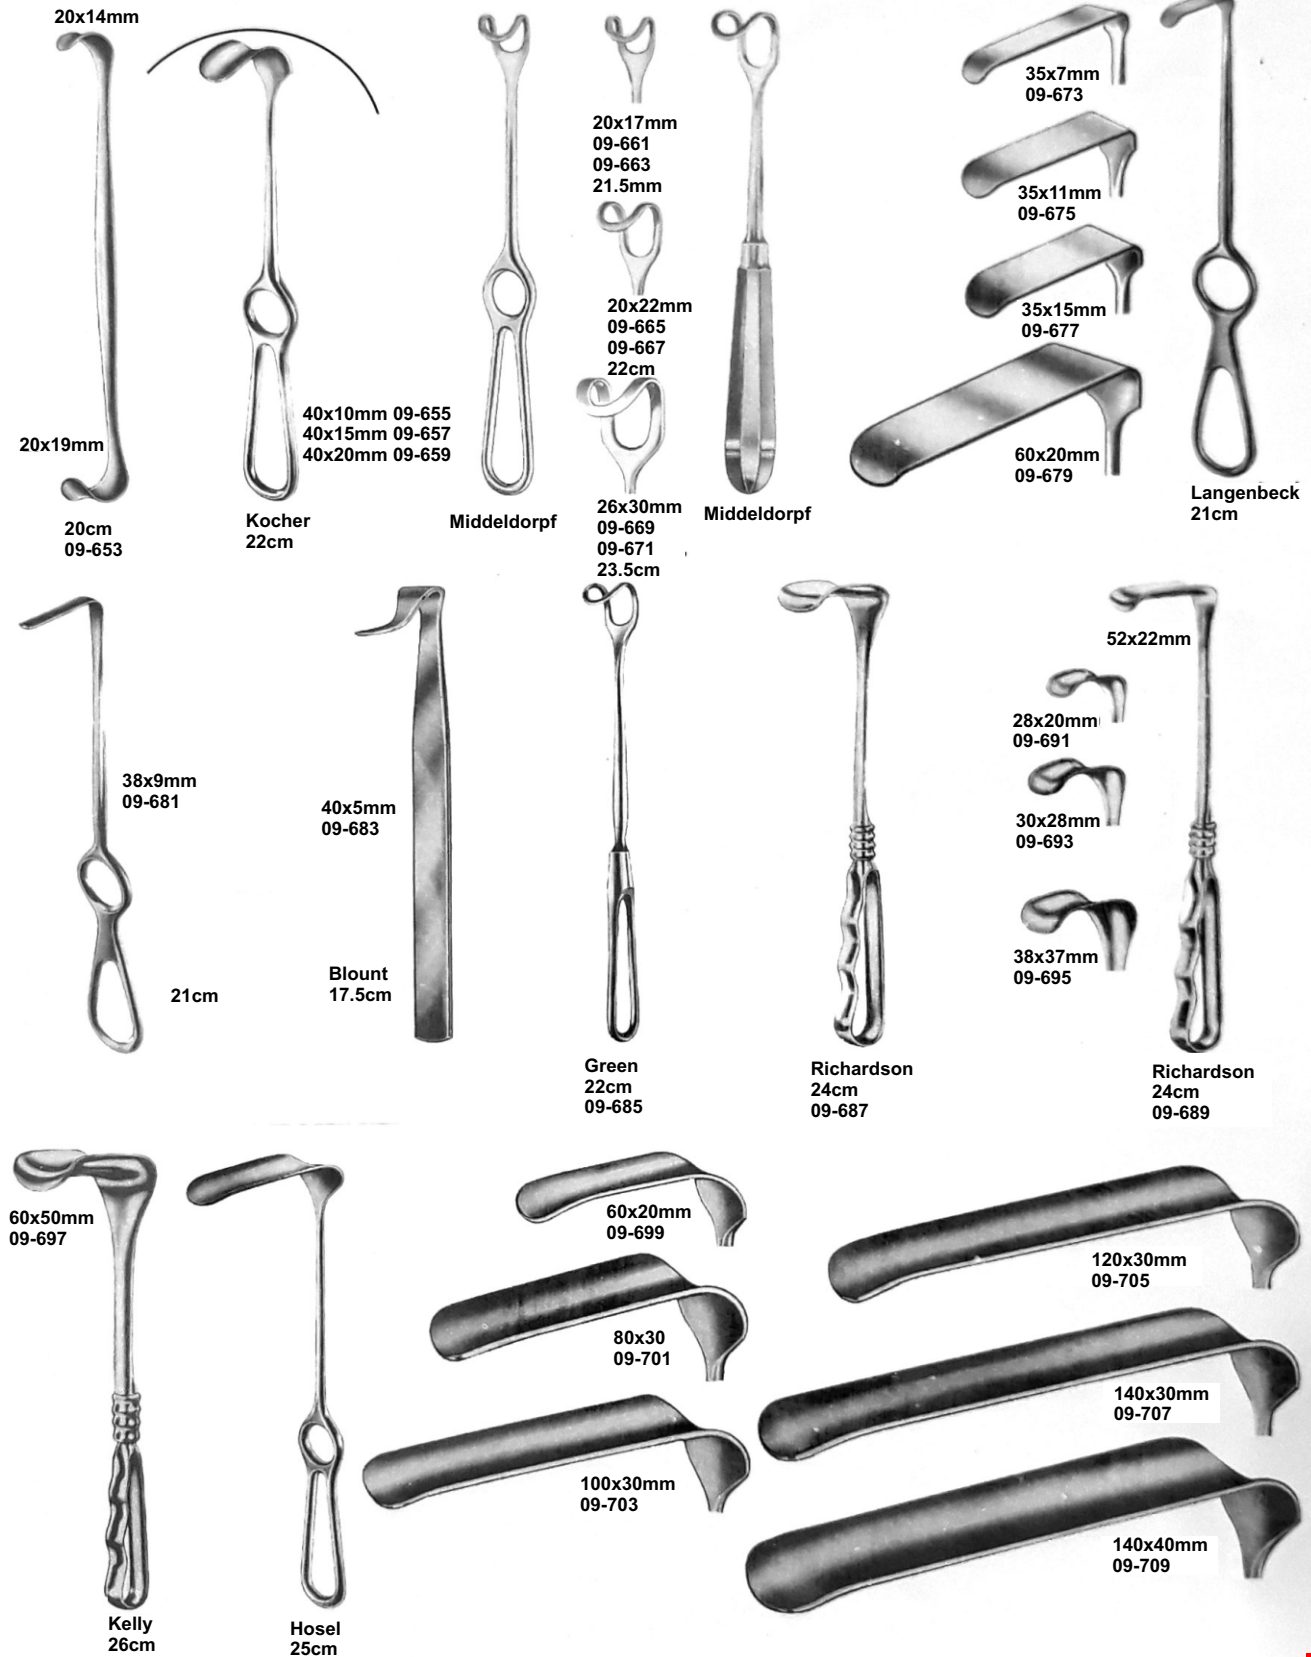

22x15mm
09-711

38x20mm
09-713

67x25mm
09-715

100x35mm
09-717

22 mm